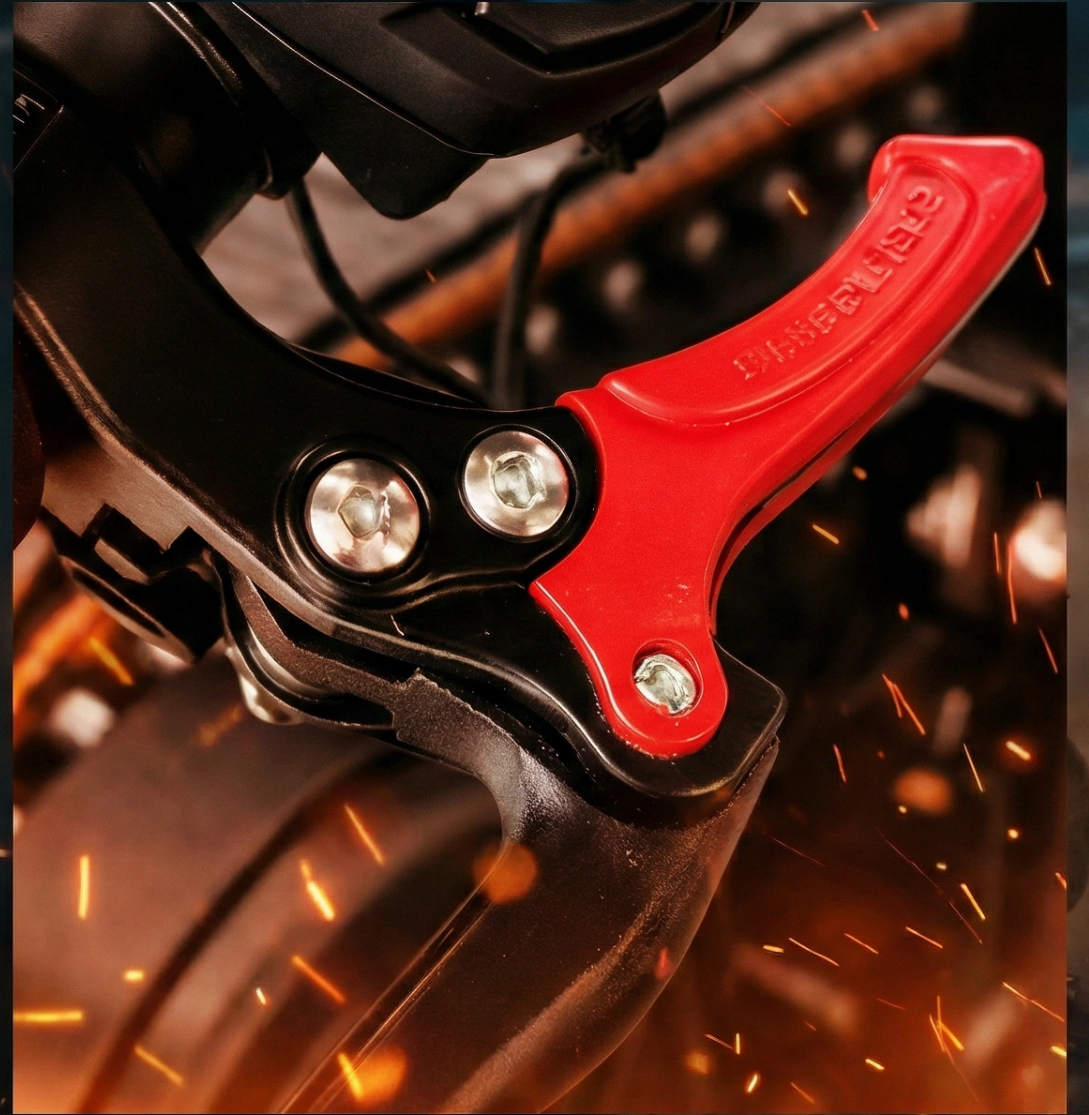

THE POWER OF RUBBER: WHY MATERIAL MATTERS

Premium Rubber Surface Delivers Superior Grip, Cushioning & Durability

- Natural traction mimics real-ground running, reducing slipping and joint stress.
- Absorbs impact, protecting paw pads and reducing long-term joint wear.
- Self-powered belt responds to the dog's pace for natural biomechanics.
- Heavy-duty construction resists cracking and stretching for years of use.
- Textured surface provides consistent grip across all speeds.

Precision Braking System

- ✓ Instant speed control for complete safety
- ✓ Adjustable resistance for varied workout intensity
- ✓ Ergonomic design for quick access
- ✓ Heavy-duty construction for reliable stopping power

FitDog Treadmills

BUILT-IN DIGITAL SPEEDOMETER ENABLES DATA-DRIVEN, PRECISION TRAINING

- Real-time speed tracking in km/h
- Set specific targets for warm-up and sprints
- Track performance trends over time
- Prevent overtraining by monitoring intensity
- Compact display mounted on handlebar

HEAVY-DUTY TRANSPORT WHEELS MAKE THE FITDOG TREADMILL FULLY MOBILE

- Effortlessly reposition between rooms or outdoor spaces without lifting.
- Robust construction supports full weight on uneven surfaces.
- Maximize space efficiency with compact storage and instant deployment.
- Perfectly balanced for a single handler to move with ease.
- Rubber-coated wheels protect premium flooring from scratches.